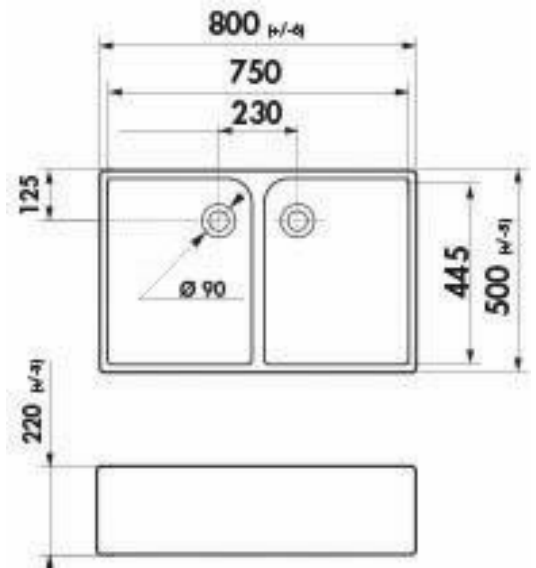

**Product Specification Sheet
 CLOTAIRE-II**

Clotaire II Butler Sink
 Fireclay Double Butler Sink

Models

03 CLOTAIRE-II *White*

Material & Finish

Fireclay, Porcelain Glaze

Overall Dimensions W x D x H

800 x 500 x 220mm*

Waste

90mm

Bowl Dimensions W x D x H

360 x 445 x 200mm*

Minimum Cabinet Size

800mm

2nd Bowl Dimensions: W x D x H

360 x 445 x 200mm*

E&OE – it is recommended all measurements are taken directly from the product. Specification subject to change without notice, always consult the literature supplied with the product. Coloured images are indicative only.